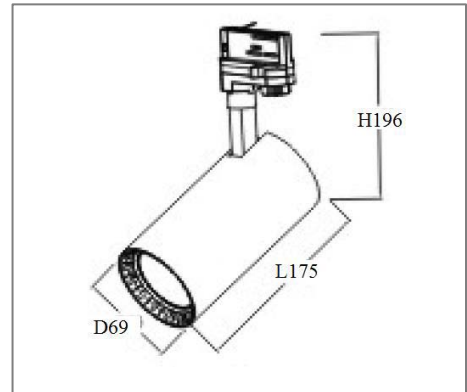

HT89-C7-I2030 SERIES

Application

Track light is designed to use for office buildings, shopping centers, convenience stores, modern trade stores, discount stores, hotels, restaurants, residences, recreation centers, museums, etc.

Specification

Input Voltage	220-240 V AC /120-240 V AC
Frequency	50/60Hz
Lumen	90-100 lm/W
CRI	> 80/90
Color Finish	White / Black
Dim Option	Optional
IP Rating	IP 20
Track	1/2/3 Phase

Ordering Data

Part No.	Power	Beam Angle	CCT
EVO-HT89-C7-I-20W-27	20W	15°/24°/36°	2700K
EVO-HT89-C7-I-20W-30	20W	15°/24°/36°	3000K
EVO-HT89-C7-I-20W-40	20W	15°/24°/36°	4000K
EVO-HT89-C7-I-20W-50	20W	15°/24°/36°	5000K
EVO-HT89-C7-I-30W-27	30W	15°/24°/36°	2700K
EVO-HT89-C7-I-30W-30	30W	15°/24°/36°	3000K
EVO-HT89-C7-I-30W-40	30W	15°/24°/36°	4000K
EVO-HT89-C7-I-30W-50	30W	15°/24°/36°	5000K

Remark: I= Driver built inside..