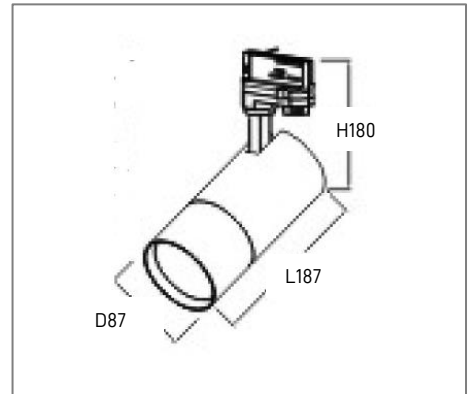

HT87-C1-3035 SERIES

Application

Track light is designed to use for office buildings, shopping centers, convenience stores, modern trade stores, discount stores, hotels, restaurants, residences, recreation centers, museums, etc.

Specification

Input Voltage	200-240 V AC /120-240 V AC
Frequency	50/60Hz
Lumen	90-100 lm/W
CRI	> 80/90/95
Color Finish	White / Black
Dim Option	Optional
IP Rating	IP 20
Track	1/2/3 Phase

Ordering Data

Part No.	Power	Beam Angle	CCT
EVO-HT87-C1-I-30W-27	30W	15°/24°/36°	2700K
EVO-HT87-C1-I-30W-30	30W	15°/24°/36°	3000K
EVO-HT87-C1-I-30W-40	30W	15°/24°/36°	4000K
EVO-HT87-C1-I-30W-50	30W	15°/24°/36°	5000K
EVO-HT87-C1-I-35W-27	35W	15°/24°/36°	2700K
EVO-HT87-C1-I-35W-30	35W	15°/24°/36°	3000K
EVO-HT87-C1-I-35W-40	35W	15°/24°/36°	4000K
EVO-HT87-C1-I-35W-50	35W	15°/24°/36°	5000K

Remark: I= Driver built inside