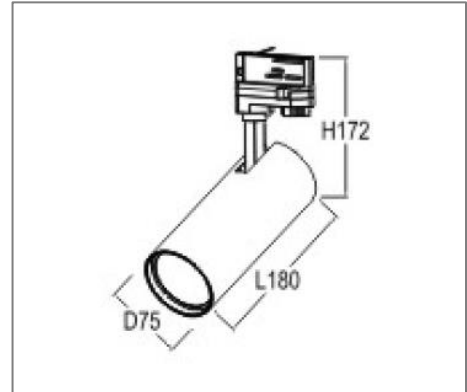

HT75-C8-I152025 SERIES

Application

Track light is designed to use for office buildings, shopping centers, convenience stores, modern trade stores, discount stores, hotels, restaurants, residences, recreation centers, museums, etc.

Specification

Input Voltage	220-240 V AC /120-240 V AC
Frequency	50/60Hz
Lumen	90-100 lm/W
CRI	> 80/90
Color Finish	White / Black
Dim Option	Optional
IP Rating	IP 20
Track	1/2/3 Phase

Ordering Data

Part No.	Power	Beam Angle	CCT
EVO-HT75-C8-I-15W-27	15W	15°/24°/36°	2700K
EVO-HT75-C8-I-15W-30	15W	15°/24°/36°	3000K
EVO-HT75-C8-I-15W-40	15W	15°/24°/36°	4000K
EVO-HT75-C8-I-15W-50	15W	15°/24°/36°	5000K
EVO-HT75-C8-I-20W-27	20W	15°/24°/36°	2700K
EVO-HT75-C8-I-20W-30	20W	15°/24°/36°	3000K
EVO-HT75-C8-I-20W-40	20W	15°/24°/36°	4000K
EVO-HT75-C8-I-20W-50	20W	15°/24°/36°	5000K
EVO-HT75-C8-I-25W-27	25W	15°/24°/36°	2700K
EVO-HT75-C8-I-25W-30	25W	15°/24°/36°	3000K
EVO-HT75-C8-I-25W-40	25W	15°/24°/36°	4000K
EVO-HT75-C8-I-25W-50	25W	15°/24°/36°	5000K

Remark: I= Driver built inside..