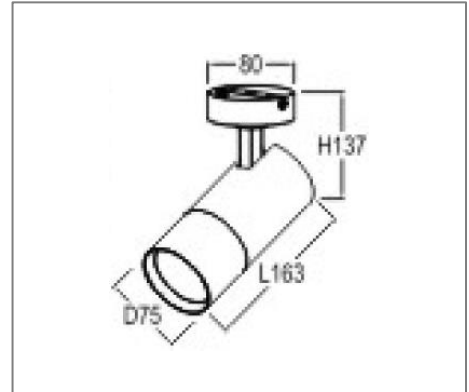

HT75-C1-M2025 SERIES

Application

Track light is designed to use for office buildings, shopping centers, convenience stores, modern trade stores, discount stores, hotels, restaurants, residences, recreation centers, museums, etc.

Specification

Input Voltage	200-240 V AC /120-240 V AC
Frequency	50/60Hz
Lumen	90-100 lm/W
CRI	> 80/90/95
Color Finish	White / Black
Dim Option	Optional
IP Rating	IP 20
Track	2/3 Phase

Ordering Data

Part No.	Power	Beam Angle	CCT
EVO-HT75-C1-M-20W-27	20W	15°/24°/36°	2700K
EVO-HT75-C1-M-20W-30	20W	15°/24°/36°	3000K
EVO-HT75-C1-M-20W-40	20W	15°/24°/36°	4000K
EVO-HT75-C1-M-20W-50	20W	15°/24°/36°	5000K
EVO-HT75-C1-M-25W-27	25W	15°/24°/36°	2700K
EVO-HT75-C1-M-25W-30	25W	15°/24°/36°	3000K
EVO-HT75-C1-M-25W-40	25W	15°/24°/36°	4000K
EVO-HT75-C1-M-25W-50	25W	15°/24°/36°	5000K

Remark: M= Mounted.