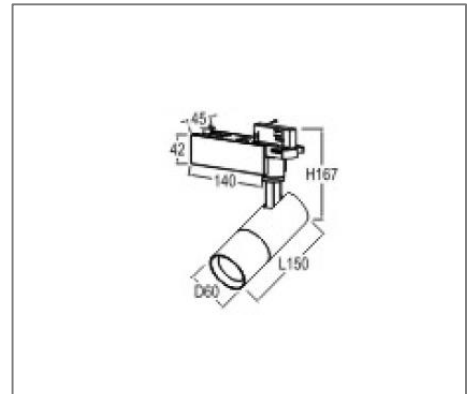

HT60-C1-B1015 SERIES

Application

Track light is designed to use for office buildings, shopping centers, convenience stores, modern trade stores, discount stores, hotels, restaurants, residences, recreation centers, museums, etc.

Specification

Input Voltage	200-240 V AC /120-240 V AC
Frequency	50/60Hz
Lumen	90-100 lm/W
CRI	> 80/90/95
Color Finish	White / Black
Dim Option	Optional
IP Rating	IP 20
Track	1/2/3 Phase

Ordering Data

Part No.	Power	Beam Angle	CCT
EVO-HT60-C1-B-10W-27	10W	15°/24°/36°	2700K
EVO-HT60-C1-B-10W-30	10W	15°/24°/36°	3000K
EVO-HT60-C1-B-10W-40	10W	15°/24°/36°	4000K
EVO-HT60-C1-B-10W-50	10W	15°/24°/36°	5000K
EVO-HT60-C1-B-15W-27	15W	15°/24°/36°	2700K
EVO-HT60-C1-B-15W-30	15W	15°/24°/36°	3000K
EVO-HT60-C1-B-15W-40	15W	15°/24°/36°	4000K
EVO-HT60-C1-B-15W-50	15W	15°/24°/36°	5000K