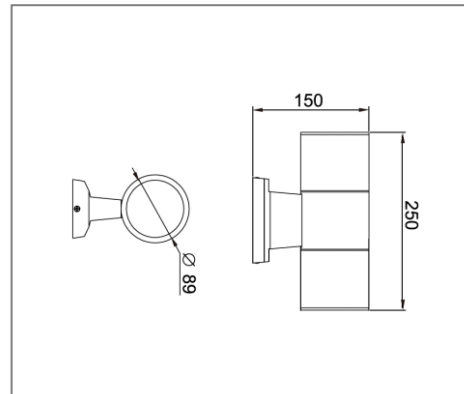

WLT SERIES

Application

Track Light is designed to use for outdoor wall & etc.

Specification

IP Rating	IP54
Colour	White/Black
Housing	Powder coated Aluminium Alloy, Glass & Iron
Bulb Type	PAR20 (E27)

Ordering Data

Part No.	Diameter x Width x Height
EVO-WLT-14A-PR20	89mm x 150mm x 250mm

Related Product : Applicable with digital catalogue only
 (Please click the product photo to redirect towards the respective cut-sheet)