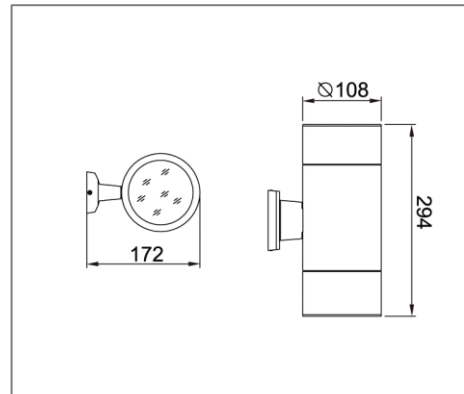

WLO SERIES

Application

Track Light is designed to use for outdoor wall & etc.

Specification

IP Rating	IP54
Colour	White/Black
Housing	Powder coated Aluminium Alloy, Glass & Iron
Bulb Type	PAR30 (E27)

Ordering Data

Part No.	Diameter x Width x Height
EVO-WLO-73A-PR30	108mm x 172mm x 294mm

Related Product : Applicable with digital catalogue only
 (Please click the product photo to redirect towards the respective cut-sheet)