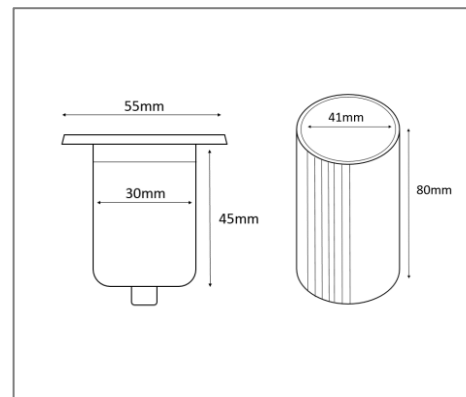

### Specification

<b>Input Voltage</b>	24 V DC
<b>Power Factor</b>	0.9 Typical
<b>System Efficiency</b>	95%
<b>Rendering Index</b>	Min 90
<b>Operating Temperature</b>	-20 to 50 Degrees Celsius
<b>LED Operating Life</b>	30, 000 Hrs
<b>Dimmable</b>	Optional
<b>Material</b>	Tempered Glass Clear / Dot Frosted Diffuser Rim & Housing is Stainless Steel Alloy PVC mounting box
<b>IP Rating</b>	IP54

### Ordering Data

Part No.	Power	Lumens	CCT (K)	Beam Angle
EVO-RCIN-5-30-VL	5W	380lm	3000K	100°
EVO-RCIN-5-40-VL	5W	500lm	4000K	100°

Related Product : Applicable with digital catalogue only  
(Please click the product photo to redirect towards the respective cut-sheet)