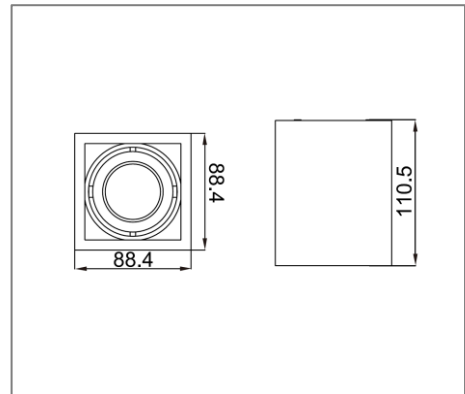

SPLQ SERIES

Application

Surface Spot Light is designed to use for supermarkets, house, shopping malls, hotel & etc.

Specification

IP Rating	IP20
Colour	White/Black
Housing	Powder coated Aluminium Alloy, & Iron

Ordering Data

Part No.	Length x Width x Height
EVO-SPLQ-1GA-G10	88.4mm x 88.4mm x 110.5mm

Related Product : Applicable with digital catalogue only
(Please click the product photo to redirect towards the respective cut-sheet)