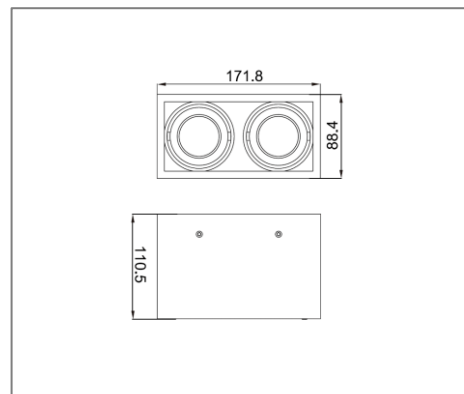

Ordering Data

Part No.	Length x Width x Height
EVO-SPLQ-2GA-G10	171.8mm x 88.4mm x 110.5mm

Related Product : Applicable with digital catalogue only
(Please click the product photo to redirect towards the respective cut-sheet)