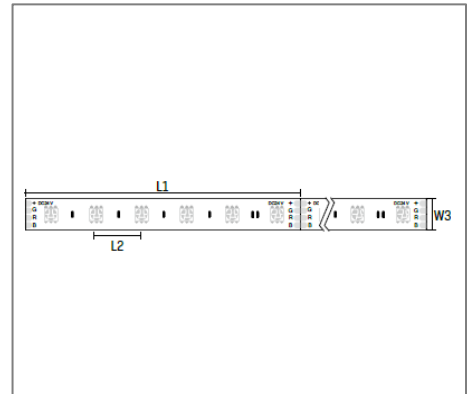

50ZRGB SERIES (RGB)

Application

LED Strip Light is designed with weatherproof system to use for landscaping lighting, outdoor features lighting, indirect lighting and etc.

Specification

Input Voltage	24 V DC
LED Type	5050
Color	Red/ Green/ Blue
Color Control	Single Color/ Controllable (Controller devices may applied)
IP Rating	IP 65
Standard Length	5 m
Thickness	4.5 mm

Ordering Data

Part No.	Power (W/M)	Dimension (mm)	LED Qty (pcs/m)
EVO-IP65-50ZRGB-30S-W12	7.2	166.7(L1), 33.3(L2), 12(W3)	30
EVO-IP65-50ZRGB-60S-W12	14.4	100(L1), 16.7(L2), 12(W3)	60

Lumen Data

Part No.	Lumens (lm/M)		
	Red	Green	Blue
EVO-IP65-50ZRGB-30S-W12	55	140	35
EVO-IP65-50ZRGB-60S-W12	120	310	60