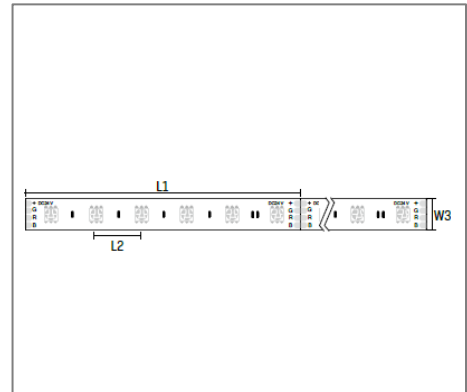

### Application

LED Strip Light is designed to use for ceiling cove lighting, furniture lighting, indirect lighting and etc.

### Specification

<b>Input Voltage</b>	24 V DC
<b>LED Type</b>	5050
<b>Color</b>	Red/ Green/ Blue
<b>Color Control</b>	Single Color/ <a href="#">Controllable</a> (Controller devices may applied)
<b>IP Rating</b>	IP 20
<b>Standard Length</b>	5 m
<b>Thickness</b>	2.1 mm

### Ordering Data

Part No.	Power (W/M)	Dimension (mm)	LED Qty (pcs/m)
EVO-50ZRGB-30S-W10	7.2	166.7(L1), 33.3(L2), 10(W3)	30
EVO-50ZRGB-60S-W10	14.4	100(L1), 16.7(L2), 10(W3)	60