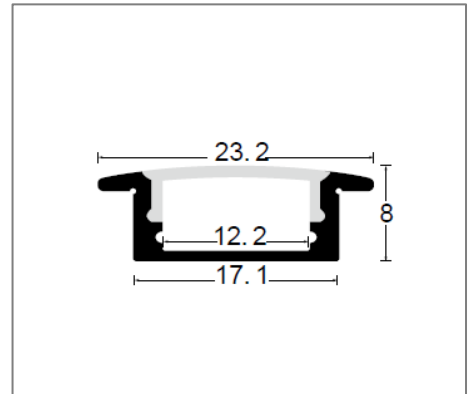

LD-2408

Application

LED Strip Light is designed to use for ceiling cove lighting, furniture lighting, indirect lighting and etc.

Specification

Mounting Method Recessed Mount

Accessories

Ordering Data

Part No.	LED Quantity (LEDs/M)	LED Strip Width (mm)	Wattage
EVO-LD-2408	> 238	< 10mm	< 15W/M

Related Product : Applicable with digital catalogue only
 (Please click the product photo to redirect towards the respective cut-sheet)

* Product specification subject to change according to technology improvement.