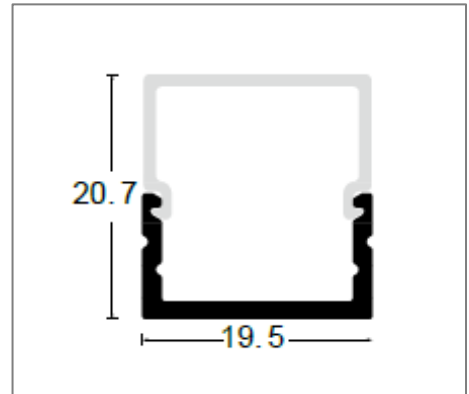

LD-2020B

Application

LED Strip Light is designed to use for ceiling cove lighting, furniture lighting, indirect lighting and etc.

Specification

Mounting Method Surface Mount

Accessories

Ordering Data

Part No.	LED Quantity (LEDs/M)	LED Strip Width (mm)	Wattage
EVO-LD-2020B	> 182	< 12mm	< 15W/M