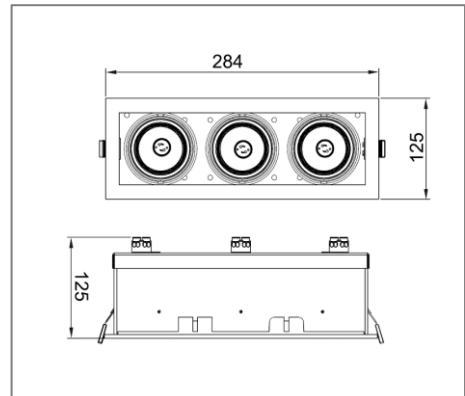

SPLW SERIES

Application

Recessed Spot Light is designed to use for supermarkets, house, shopping malls, hotel & etc.

Specification

IP Rating	IP20
Colour	White/Black
Housing	Powder coated Aluminium Alloy & Iron

Ordering Data

Part No.	Length x Width x Height	Cut Hole Size
EVO-SPLW-3GA-G10	284mm x 125mm x 125mm	278mm x 96mm

Related Product : Applicable with digital catalogue only
 (Please click the product photo to redirect towards the respective cut-sheet)