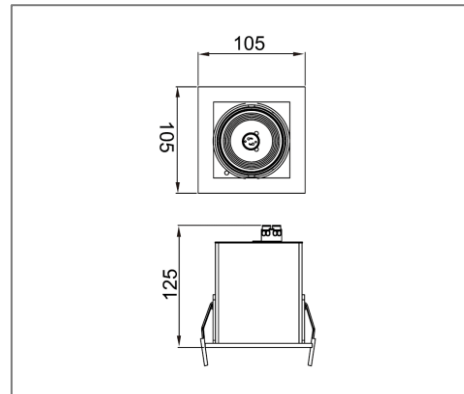

### Ordering Data

Part No.	Length x Width x Height	Cut Hole Size
EVO-SPLW-1GA-G10	105mm x 105mm x 125mm	96mm x 96mm

Related Product : Applicable with digital catalogue only  
 (Please click the product photo to redirect towards the respective cut-sheet)