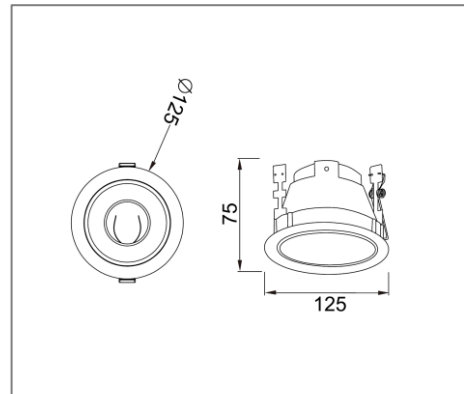

SPLS SERIES

Application

Recessed Spot Light is designed to use for supermarkets, house, shopping malls, hotel & etc.

Specification

IP Rating	IP20
Colour	White/Black
Housing	Powder coated with Anodic Oxidation Aluminium Alloy, & Iron

Ordering Data

Part No.	Diameter x Height	Cut Hole Size
EVO-SPLS-88A-M16	125mm x 75mm	115mm

Related Product : Applicable with digital catalogue only
(Please click the product photo to redirect towards the respective cut-sheet)