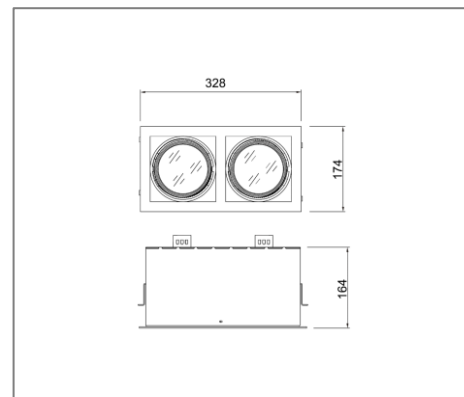

SPLN SERIES

Application

Recessed Spot Light is designed to use for supermarkets, house, shopping malls, hotel & etc.

Specification

IP Rating	IP20
Colour	White/Black
Housing	Powder coated Aluminium Alloy & Iron
Bulb Type	PAR30 x 2

Ordering Data

Part No.	Length x Width x Height	Cut Hole Size
EVO-SPLN-2GA-PR30	328mm x 174mm x 164mm	313mm x 160mm

Related Product : Applicable with digital catalogue only
 (Please click the product photo to redirect towards the respective cut-sheet)