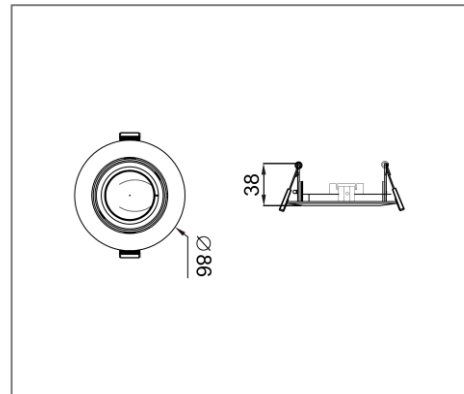

SPLL SERIES

Application

Recessed Spot Light is designed to use for supermarkets, house, shopping malls, hotel & etc.

Specification

IP Rating	IP20
Colour	White/Black
Housing	Powder coated Aluminium Alloy & Iron

Ordering Data

Part No.	Diameter x Height	Cut Hole Size
EVO-SPLL-A-M16	86mm x 38mm	80mm

Related Product : Applicable with digital catalogue only
 (Please click the product photo to redirect towards the respective cut-sheet)