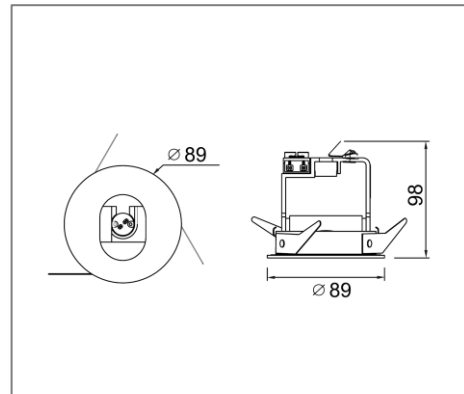

### Ordering Data

Part No.	Diameter x Height	Cut Hole Size
EVO-SPLD-47C-M16	89mm x 98mm	83mm

Related Product : Applicable with digital catalogue only  
 (Please click the product photo to redirect towards the respective cut-sheet)