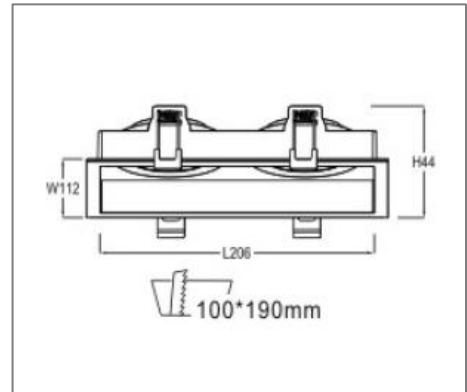

RING-I-05 SERIES

Application

Recessed ceiling wall washer is designed to use for office buildings, shopping centers, convenience stores, modern trade stores, discount stores, hotels, restaurants, residences, recreation centers, museums, etc.

Ordering Data

Part No.	Dimension (mm)
EVO-RING-I-05	206(L), 44(H), 112(W)

Related Product : Applicable with digital catalogue only  
 (Please click the product photo to redirect towards the respective cut-sheet)