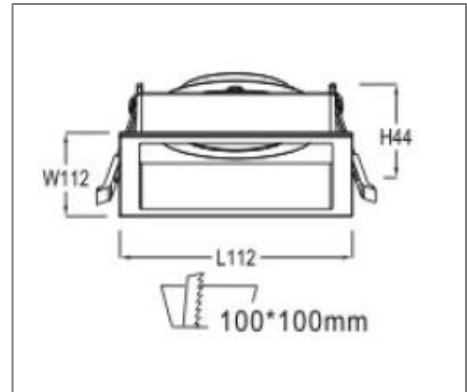

RING-I-04 SERIES

Application

Recessed ceiling wall washer is designed to use for office buildings, shopping centers, convenience stores, modern trade stores, discount stores, hotels, restaurants, residences, recreation centers, museums, etc.

Ordering Data

Part No.	Dimension (mm)
EVO-RING-I-04	112(L), 44(H), 112(W)

Related Product : Applicable with digital catalogue only
 (Please click the product photo to redirect towards the respective cut-sheet)