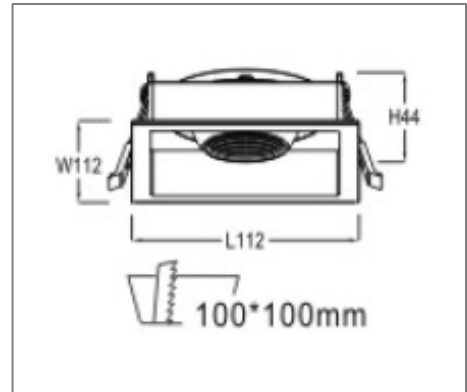

RING-I-02 SERIES

Application

Recessed ceiling wall washer is designed to use for office buildings, shopping centers, convenience stores, modern trade stores, discount stores, hotels, restaurants, residences, recreation centers, museums, etc.

Ordering Data

Part No.	Dimension (mm)
EVO-RING-I-02	112(L), 44(H), 112(W)

Related Product : Applicable with digital catalogue only
 (Please click the product photo to redirect towards the respective cut-sheet)