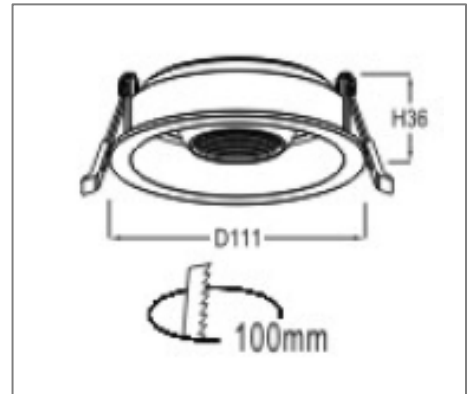

RING-I-01 SERIES

Application

Recessed ceiling wall washer is designed to use for office buildings, shopping centers, convenience stores, modern trade stores, discount stores, hotels, restaurants, residences, recreation centers, museums, etc.

Ordering Data

Part No.	Dimension (mm)
EVO-RING-I-01	111(D), 36(H)

Related Product : Applicable with digital catalogue only  
 (Please click the product photo to redirect towards the respective cut-sheet)