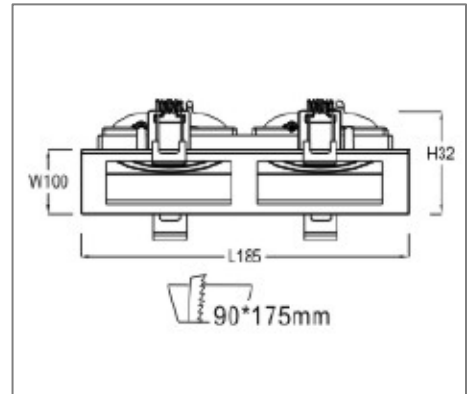

RING-H-05 SERIES

Application

Recessed ceiling wall washer is designed to use for office buildings, shopping centers, convenience stores, modern trade stores, discount stores, hotels, restaurants, residences, recreation centers, museums, etc.

Ordering Data

Part No.	Dimension (mm)
EVO-RING-H-05	185(L), 32(H), 100(W)

Related Product : Applicable with digital catalogue only
 (Please click the product photo to redirect towards the respective cut-sheet)