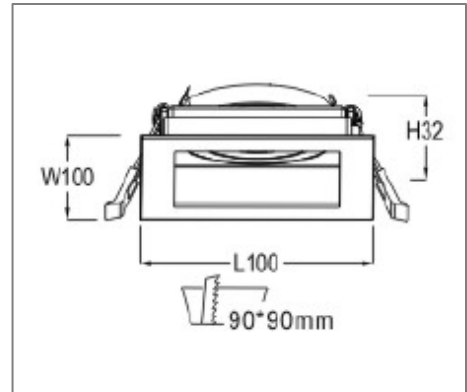

RING-H-04 SERIES

Application

Recessed ceiling wall washer is designed to use for office buildings, shopping centers, convenience stores, modern trade stores, discount stores, hotels, restaurants, residences, recreation centers, museums, etc.

Ordering Data

Part No.	Dimension (mm)
EVO-RING-H-04	100(L), 32(H), 100(W)

Related Product : Applicable with digital catalogue only
 (Please click the product photo to redirect towards the respective cut-sheet)