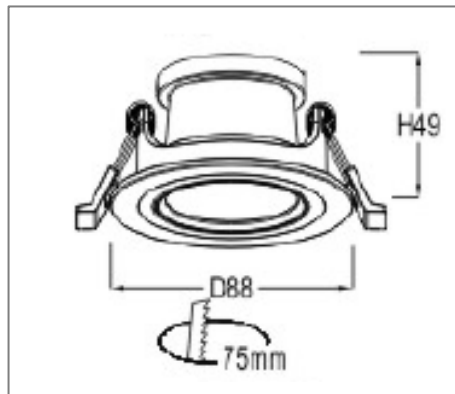

RING-H-02 SERIES

Application

Recessed ceiling wall washer is designed to use for office buildings, shopping centers, convenience stores, modern trade stores, discount stores, hotels, restaurants, residences, recreation centers, museums, etc.

Ordering Data

Part No.	Dimension (mm)
EVO-RING-H-02	88(D), 49(H)

Related Product : Applicable with digital catalogue only
 (Please click the product photo to redirect towards the respective cut-sheet)

* Product specification subject to change according to technology improvement.