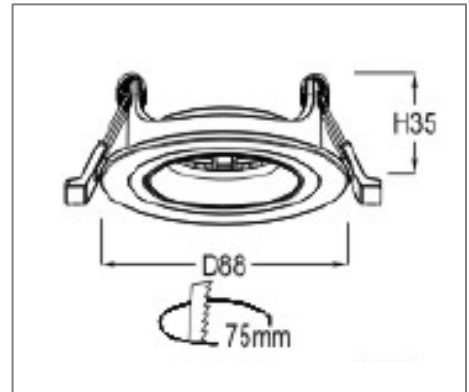

RING-H-01 SERIES

Application

Recessed ceiling wall washer is designed to use for office buildings, shopping centers, convenience stores, modern trade stores, discount stores, hotels, restaurants, residences, recreation centers, museums, etc.

Ordering Data

Part No.	Dimension (mm)
EVO-RING-H-01	88(D), 35(H)

Related Product : Applicable with digital catalogue only  
 (Please click the product photo to redirect towards the respective cut-sheet)