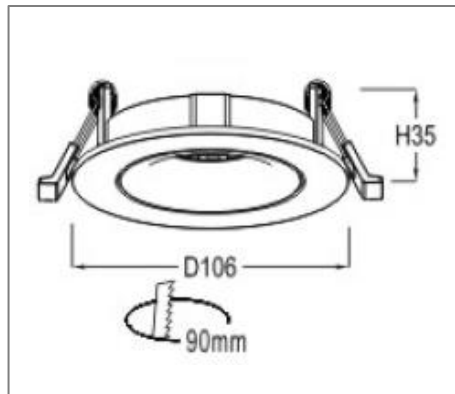

RING-G-08 SERIES

Application

Recessed ceiling wall washer is designed to use for office buildings, shopping centers, convenience stores, modern trade stores, discount stores, hotels, restaurants, residences, recreation centers, museums, etc.

Ordering Data

Part No.	Dimension (mm)
EVO-RING-G-08	106 (D), 35(H)

Related Product : Applicable with digital catalogue only
 (Please click the product photo to redirect towards the respective cut-sheet)