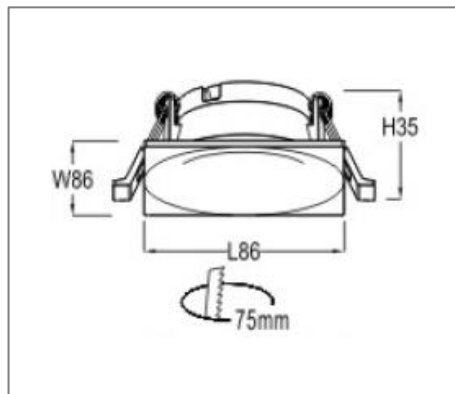

RING-G-04 SERIES

Application

Recessed ceiling wall washer is designed to use for office buildings, shopping centers, convenience stores, modern trade stores, discount stores, hotels, restaurants, residences, recreation centers, museums, etc.

Ordering Data

Part No.	Dimension (mm)
EVO-RING-G-04	86(L), 35(H), 86(W)

Related Product : Applicable with digital catalogue only  
 (Please click the product photo to redirect towards the respective cut-sheet)