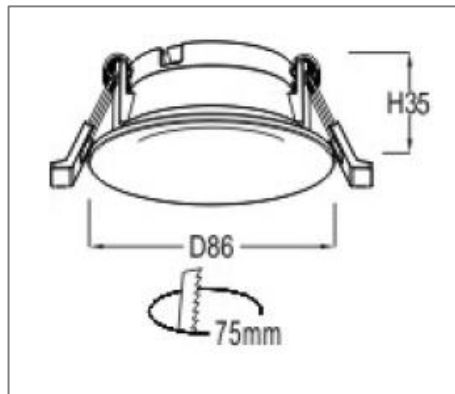

RING-G-03 SERIES

Application

Recessed ceiling wall washer is designed to use for office buildings, shopping centers, convenience stores, modern trade stores, discount stores, hotels, restaurants, residences, recreation centers, museums, etc.

Ordering Data

Part No.	Dimension (mm)
EVO-RING-G-03	86 (D), 35(H)

Related Product : Applicable with digital catalogue only
 (Please click the product photo to redirect towards the respective cut-sheet)

* Product specification subject to change according to technology improvement.