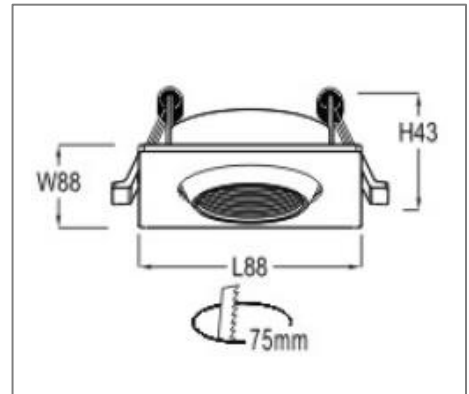

RING-G-02 SERIES

Application

Recessed ceiling wall washer is designed to use for office buildings, shopping centers, convenience stores, modern trade stores, discount stores, hotels, restaurants, residences, recreation centers, museums, etc.

Ordering Data

Part No.	Dimension (mm)
EVO-RING-G-02	88(L), 43(H), 88(W)

Related Product : Applicable with digital catalogue only  
 (Please click the product photo to redirect towards the respective cut-sheet)