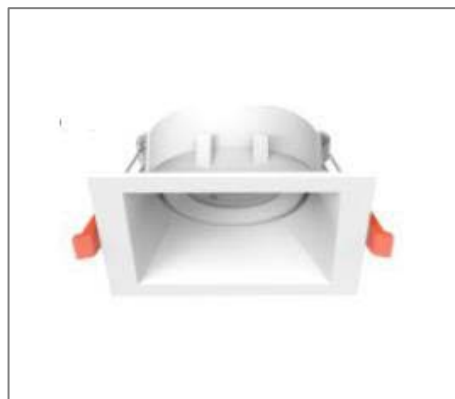

RING-F-05 SERIES

Application

Recessed ceiling wall washer is designed to use for office buildings, shopping centers, convenience stores, modern trade stores, discount stores, hotels, restaurants, residences, recreation centers, museums, etc.

Ordering Data

Part No.	Dimension (mm)
EVO-RING-F-05	100(L), 44(H), 100(W)

Related Product : Applicable with digital catalogue only
 (Please click the product photo to redirect towards the respective cut-sheet)