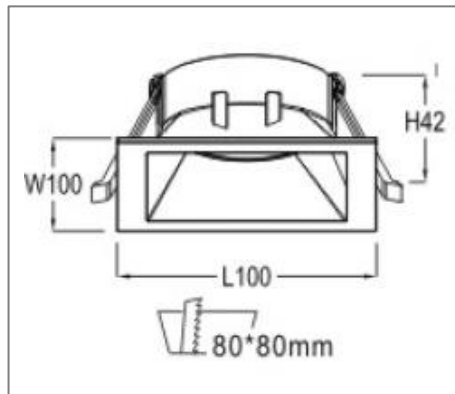

RING-F-05 SERIES

Application

Recessed ceiling wall washer is designed to use for office buildings, shopping centers, convenience stores, modern trade stores, discount stores, hotels, restaurants, residences, recreation centers, museums, etc.

Ordering Data

Part No.	Dimension (mm)
EVO-RING-F-05	100(L), 44(H), 100(W)

Related Product : Applicable with digital catalogue only
 (Please click the product photo to redirect towards the respective cut-sheet)