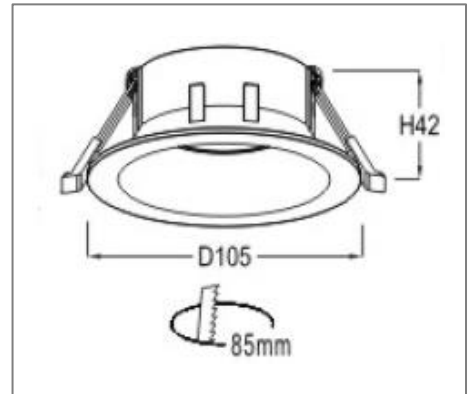

RING-F-03 SERIES

Application

Recessed ceiling wall washer is designed to use for office buildings, shopping centers, convenience stores, modern trade stores, discount stores, hotels, restaurants, residences, recreation centers, museums, etc.

Ordering Data

Part No.	Dimension (mm)
EVO-RING-F-03	105 (D), 42(H)

Related Product : Applicable with digital catalogue only
 (Please click the product photo to redirect towards the respective cut-sheet)