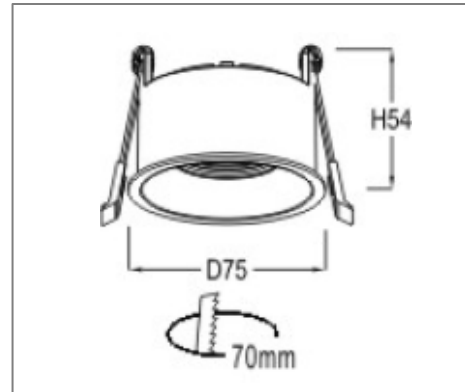

RING-E-08 SERIES

Application

Recessed ceiling wall washer is designed to use for office buildings, shopping centers, convenience stores, modern trade stores, discount stores, hotels, restaurants, residences, recreation centers, museums, etc.

Ordering Data

Part No.	Dimension (mm)
EVO-RING-E-08	75 (D), 54(H)

Related Product : Applicable with digital catalogue only
 (Please click the product photo to redirect towards the respective cut-sheet)

* Product specification subject to change according to technology improvement.