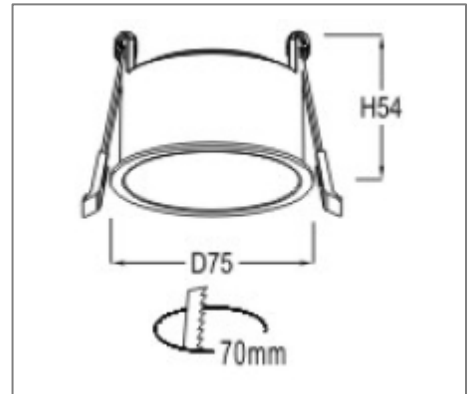

RING-E-07 SERIES

Application

Recessed ceiling wall washer is designed to use for office buildings, shopping centers, convenience stores, modern trade stores, discount stores, hotels, restaurants, residences, recreation centers, museums, etc.

Ordering Data

Part No.	Dimension (mm)
EVO-RING-E-07	75 (D), 54(H)

Related Product : Applicable with digital catalogue only  
 (Please click the product photo to redirect towards the respective cut-sheet)