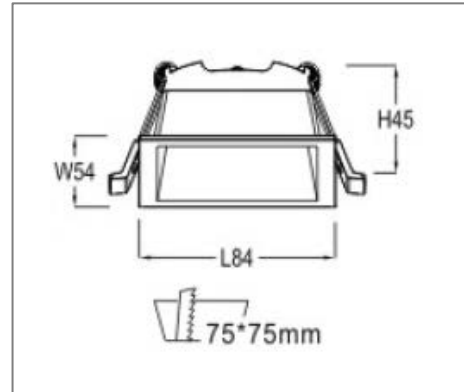

Ordering Data

Part No.	Dimension (mm)
EVO-RING-E-06	84(L), 45(H), 54(W)

Related Product : Applicable with digital catalogue only
 (Please click the product photo to redirect towards the respective cut-sheet)