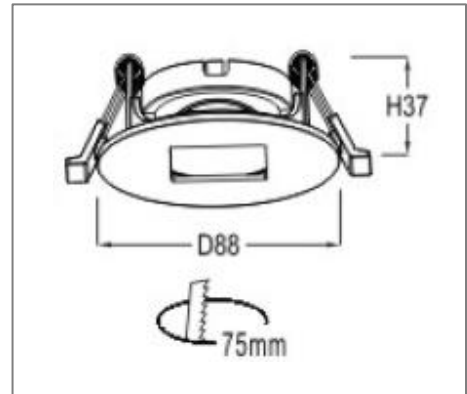

RING-D-07 SERIES

Application

Recessed ceiling wall washer is designed to use for office buildings, shopping centers, convenience stores, modern trade stores, discount stores, hotels, restaurants, residences, recreation centers, museums, etc.

Ordering Data

Part No.	Dimension (mm)
EVO-RING-D-07	88 (D), 37(H)

Related Product : Applicable with digital catalogue only
 (Please click the product photo to redirect towards the respective cut-sheet)

* Product specification subject to change according to technology improvement.