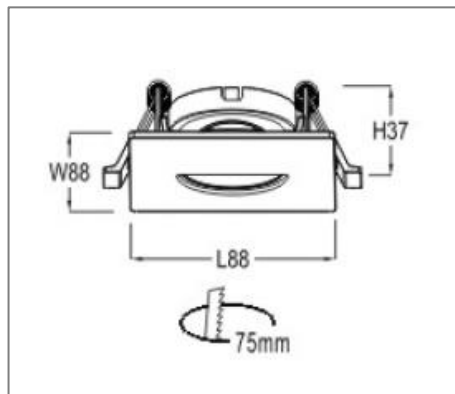

RING-D-06 SERIES

Application

Recessed ceiling wall washer is designed to use for office buildings, shopping centers, convenience stores, modern trade stores, discount stores, hotels, restaurants, residences, recreation centers, museums, etc.

Ordering Data

Part No.	Dimension (mm)
EVO-RING-D-06	88 (L), 37(H), 88(W)

Related Product : Applicable with digital catalogue only
 (Please click the product photo to redirect towards the respective cut-sheet)