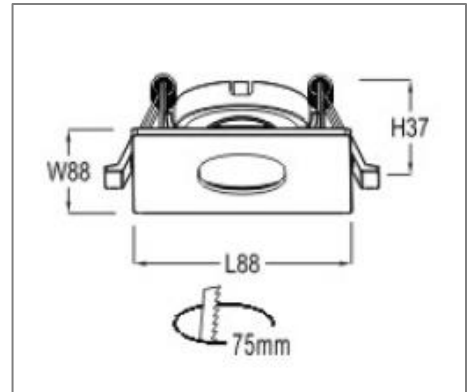

RING-D-04 SERIES

Application

Recessed ceiling wall washer is designed to use for office buildings, shopping centers, convenience stores, modern trade stores, discount stores, hotels, restaurants, residences, recreation centers, museums, etc.

Ordering Data

Part No.	Dimension (mm)
EVO-RING-D-04	88 (L), 37(H), 88(W)

Related Product : Applicable with digital catalogue only
 (Please click the product photo to redirect towards the respective cut-sheet)