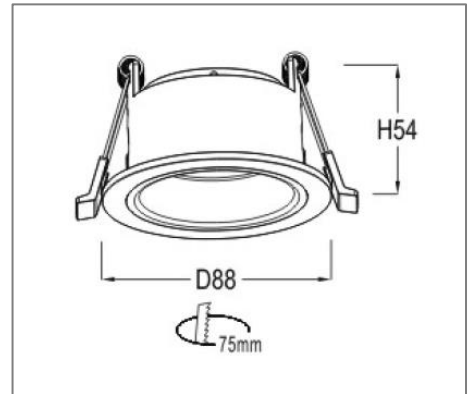

RING-C-01 SERIES

Application

Recessed ceiling wall washer is designed to use for office buildings, shopping centers, convenience stores, modern trade stores, discount stores, hotels, restaurants, residences, recreation centers, museums, etc.

Reflector Options

Related Product : Applicable with digital catalogue only
(Please click the product photo to redirect towards the respective cut-sheet)

Ordering Data

Part No.	Dimension (mm)	Reflector Options
EVO-RING-C-01-BG	88 (D), 54(H)	Black Gloss
EVO-RING-C-01-M	88 (D), 54(H)	Mirror
EVO-RING-C-01-S	88 (D), 54(H)	Silver
EVO-RING-C-01-G	88 (D), 54(H)	Golden
EVO-RING-C-01-W	88 (D), 54(H)	White
EVO-RING-C-01-B	88 (D), 54(H)	Black
EVO-RING-C-01-HC	88 (D), 54(H)	Honeycomb
EVO-RING-C-01-R	88 (D), 54(H)	Roundlet
EVO-RING-C-01-E	88 (D), 54(H)	Elipse
EVO-RING-C-01-HM	88 (D), 54(H)	Halfmoon