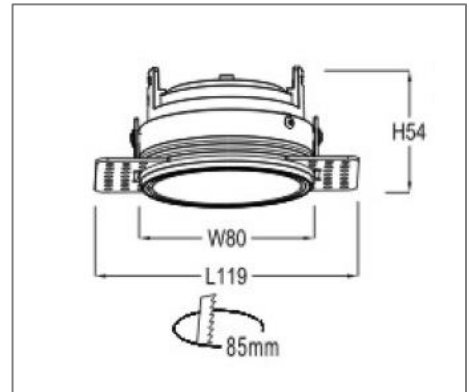

RING-B-03 SERIES

Application

Recessed ceiling wall washer is designed to use for office buildings, shopping centers, convenience stores, modern trade stores, discount stores, hotels, restaurants, residences, recreation centers, museums, etc.

Reflector Options

Ordering Data

Part No.	Dimension (mm)	Reflector Options
EVO-RING-B-03-BG	119 (L), 54(H), 80(W)	Black Gloss
EVO-RING-B-03-M	119 (L), 54(H), 80(W)	Mirror
EVO-RING-B-03-S	119 (L), 54(H), 80(W)	Silver
EVO-RING-B-03-G	119 (L), 54(H), 80(W)	Golden
EVO-RING-B-03-W	119 (L), 54(H), 80(W)	White
EVO-RING-B-03-B	119 (L), 54(H), 80(W)	Black

Related Product : Applicable with digital catalogue only
 (Please click the product photo to redirect towards the respective cut-sheet)

* Product specification subject to change according to technology improvement.