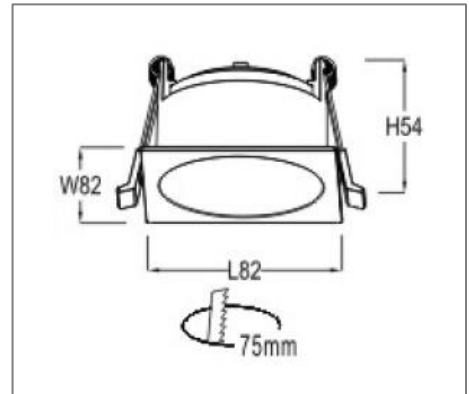

RING-B-02 SERIES

Application

Recessed ceiling wall washer is designed to use for office buildings, shopping centers, convenience stores, modern trade stores, discount stores, hotels, restaurants, residences, recreation centers, museums, etc.

Reflector Options

Ordering Data

Part No.	Dimension (mm)	Reflector Options
EVO-RING-B-02-BG	82 (L), 54(H), 82(W)	Black Gloss
EVO-RING-B-02-M	82 (L), 54(H), 82(W)	Mirror
EVO-RING-B-02-S	82 (L), 54(H), 82(W)	Silver
EVO-RING-B-02-G	82 (L), 54(H), 82(W)	Golden
EVO-RING-B-02-W	82 (L), 54(H), 82(W)	White
EVO-RING-B-02-B	82 (L), 54(H), 82(W)	Black

Related Product : Applicable with digital catalogue only
 (Please click the product photo to redirect towards the respective cut-sheet)

* Product specification subject to change according to technology improvement.