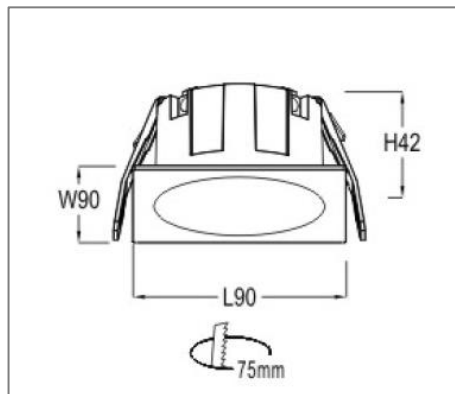

RING-A-02 SERIES

Application

Recessed ceiling wall washer is designed to use for office buildings, shopping centers, convenience stores, modern trade stores, discount stores, hotels, restaurants, residences, recreation centers, museums, etc.

Ordering Data

| Part No.      | Dimension (mm)       |
|---------------|----------------------|
| EVO-RING-A-02 | 90 (L), 42(H), 90(W) |

Related Product : Applicable with digital catalogue only  
 (Please click the product photo to redirect towards the respective cut-sheet)