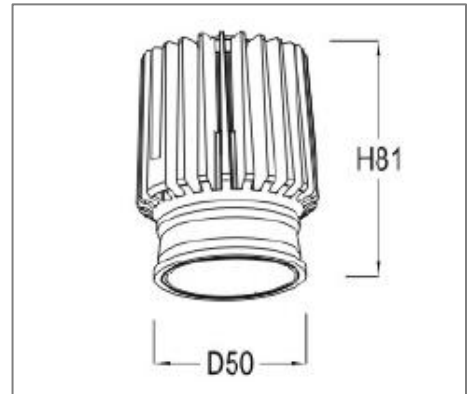

HC03-ML3 SERIES

Application

Recessed ceiling wall washer is designed to use for office buildings, shopping centers, convenience stores, modern trade stores, discount stores, hotels, restaurants, residences, recreation centers, museums, etc.

Specification

Input Voltage	200-240 V AC /100-240 V AC
Frequency	50/60Hz
Lumen	95-105 lm/W
CRI	> 80/90/95
Color Finish	Ash Silver / Black
Dim Option	Optional
IP Rating	IP 20

Ordering Data

Part No.	Power	Beam Angle	CCT
EVO-HC03-ML3-R-15W-27	15W	15°/24°/36°/60°	2700K
EVO-HC03-ML3-R-15W-30	15W	15°/24°/36°/60°	3000K
EVO-HC03-ML3-R-15W-40	15W	15°/24°/36°/60°	4000K
EVO-HC03-ML3-R-15W-50	15W	15°/24°/36°/60°	5000K
EVO-HC03-ML3-R-20W-27	20W	15°/24°/36°/60°	2700K
EVO-HC03-ML3-R-20W-30	20W	15°/24°/36°/60°	3000K
EVO-HC03-ML3-R-20W-40	20W	15°/24°/36°/60°	4000K
EVO-HC03-ML3-R-20W-50	20W	15°/24°/36°/60°	5000K

Related Product : Applicable with digital catalogue only
(Please click the product photo to redirect towards the respective cut-sheet)

* Product specification subject to change according to technology improvement.