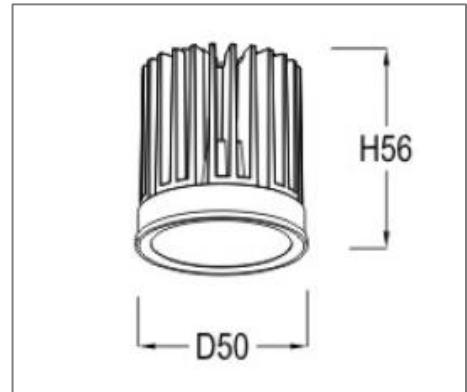

HC03-ML1 SERIES

Application

Recessed ceiling wall washer is designed to use for office buildings, shopping centers, convenience stores, modern trade stores, discount stores, hotels, restaurants, residences, recreation centers, museums, etc.

Specification

Input Voltage	200-240 V AC /100-240 V AC
Frequency	50/60Hz
Lumen	95-105 lm/W
CRI	> 80/90/95
Color Finish	Ash Silver / Black
Dim Option	Optional
IP Rating	IP 20

Ordering Data

Part No.	Power	Beam Angle	CCT
EVO-HC03-ML1-R-5W-27	5W	15°/24°/36°/60°	2700K
EVO-HC03-ML1-R-5W-30	5W	15°/24°/36°/60°	3000K
EVO-HC03-ML1-R-5W-40	5W	15°/24°/36°/60°	4000K
EVO-HC03-ML1-R-5W-50	5W	15°/24°/36°/60°	5000K
EVO-HC03-ML1-R-7W-27	7W	15°/24°/36°/60°	2700K
EVO-HC03-ML1-R-7W-30	7W	15°/24°/36°/60°	3000K
EVO-HC03-ML1-R-7W-40	7W	15°/24°/36°/60°	4000K
EVO-HC03-ML1-R-7W-50	7W	15°/24°/36°/60°	5000K

Related Product : Applicable with digital catalogue only
(Please click the product photo to redirect towards the respective cut-sheet)

* Product specification subject to change according to technology improvement.