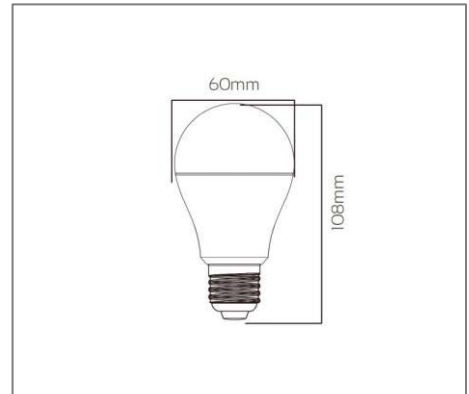

DIM A60 SERIES

Application

LED Dimmable Light Bulb is designed to use for retail, museums, hotels, hospitals, homes & etc.

Specification

Input Voltage	200-250 V AC
Frequency	50/60Hz
Base	E27
Rendering Index	Ra > 80
Lifetime	> 25,000 hours
Beam Angle	150°
Dimmable	Yes (Phase Cut)

Ordering Data

Part No.	Power (W)	Lumen (lm)	CCT (K)
EVO-LM- 9.5W-DIM WW	9.5W	725	3000K

Related Product : Applicable with digital catalogue only
(Please click the product photo to redirect towards the respective cut-sheet)