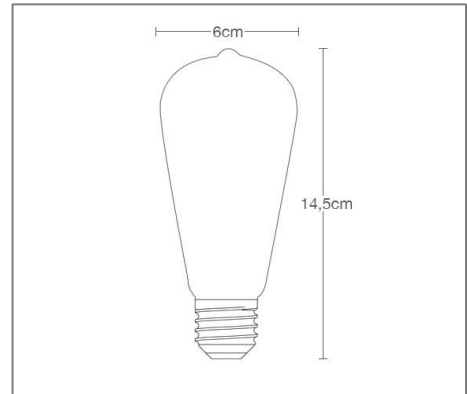

COC-ST64 SERIES

Application

Filament Light Bulb ST64 is designed to use for decorative, chandelier, retail, hotels, homes & etc.

Specification

Input Voltage	200-240 V AC
Filament	4 Pcs
Base	E27
CRI	> 90
Storage Temperature	-30 ~ +65°C
Lifetime	> 20,000 hours
Incandescent Equivalent	40 W

Ordering Data

Part No.	Power (W)	Lumen (lm)	CCT	Light Distribution
EVO-COC-E27ST64FLBB-27002W	2	280	2700K	270°
EVO-COC-E27ST64FLBB-27004W	4	520	2700K	270°
EVO-COC-E27ST64FLBB-27006W	6	840	2700K	270°