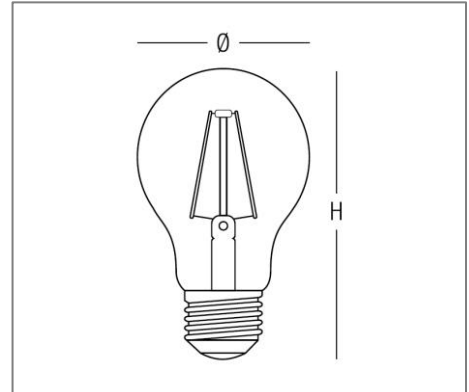

COC-A60 SERIES

Application

Filament Light Bulb A60 is designed to use for decorative, chandelier, retail, hotels, homes & etc.

Specification

Input Voltage	200-240 V AC
Filament	4 Pcs
Base	E27
CRI	> 90
Storage Temperature	-30 ~ +65°C
Lifetime	> 20,000 hours
Incandescent Equivalent	50 W
Size	Ø60 x 105H mm

Ordering Data

Part No.	Power (W)	Lumen (lm)	CCT	Light Distribution
EVO-COC-E27A60FLBB-27002W	2	280	2700K	270°
EVO-COC-E27A60FLBB-27004W	4	520	2700K	270°
EVO-COC-E27A60FLBB-27006W	6	840	2700K	270°