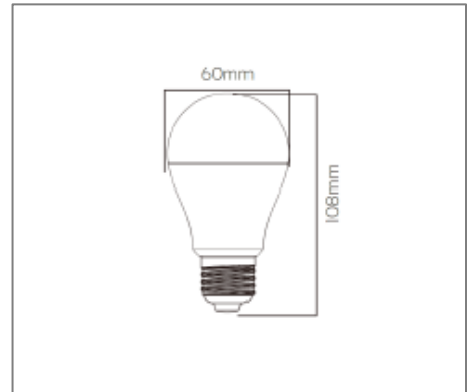

### Ordering Data

Part No.	Power (W)	Replace (W)	Lumen (lm)	CCT (K)
EVO-10WBBE27-30	10	60	780	3000
EVO-10WBBE27-60	10	60	810	6000

Related Product : Applicable with digital catalogue only  
(Please click the product photo to redirect towards the respective cut-sheet)